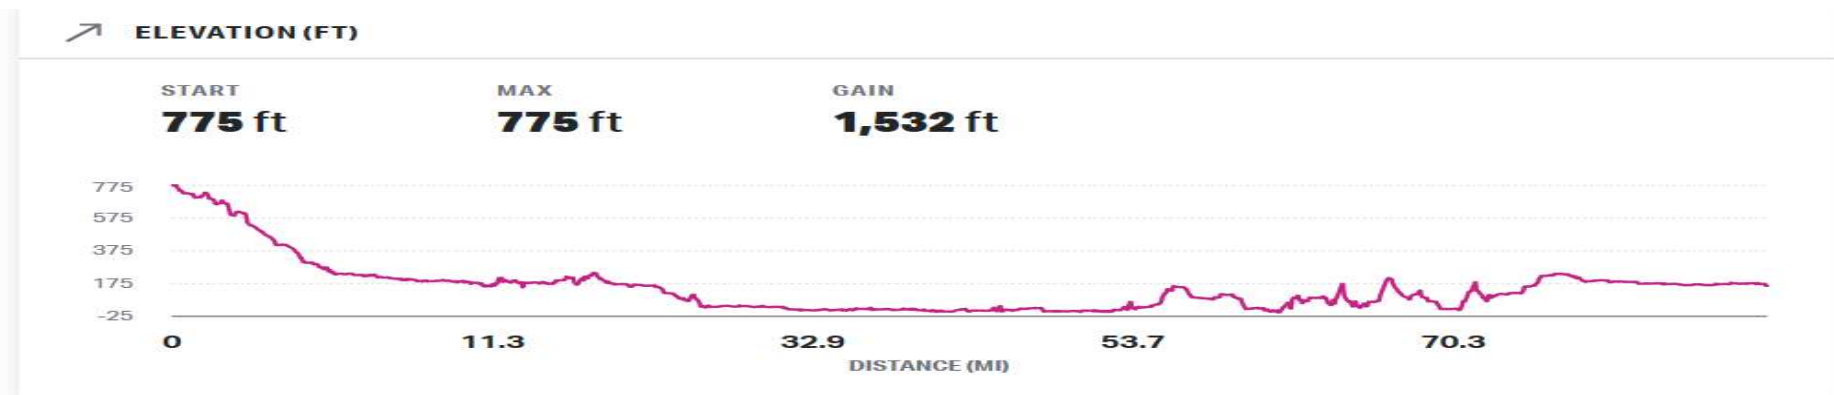

Spain End to End Elevation
(Note different scales for each day)

DAY 1. 79 miles; 3248m; CQ 25.6

DAY 2. 65 miles; 1980m; CQ 18.9

DAY 3. 68 miles; 869m; CQ 7.9

DAY 4. 80 miles; 1071m; CQ 8.4

DAY 5. 64 miles; 899m; CQ 8.7

DAY 6. 69 miles; 1873m; CQ 16.9

DAY 7. 89 miles; 2311; CQ 16.2

DAY 8. 79 miles; 1972m; CQ 15.5

DAY 9. 62 miles; 518m; CQ 5.2

DAY 10. 68 miles; 1319m; CQ 12

DAY 11. 74 miles; 1222m; CQ 10.3

DAY 12. 78 miles; 474m; CQ 3.8

DAY 13. 52 miles; 679m; CQ 8.1