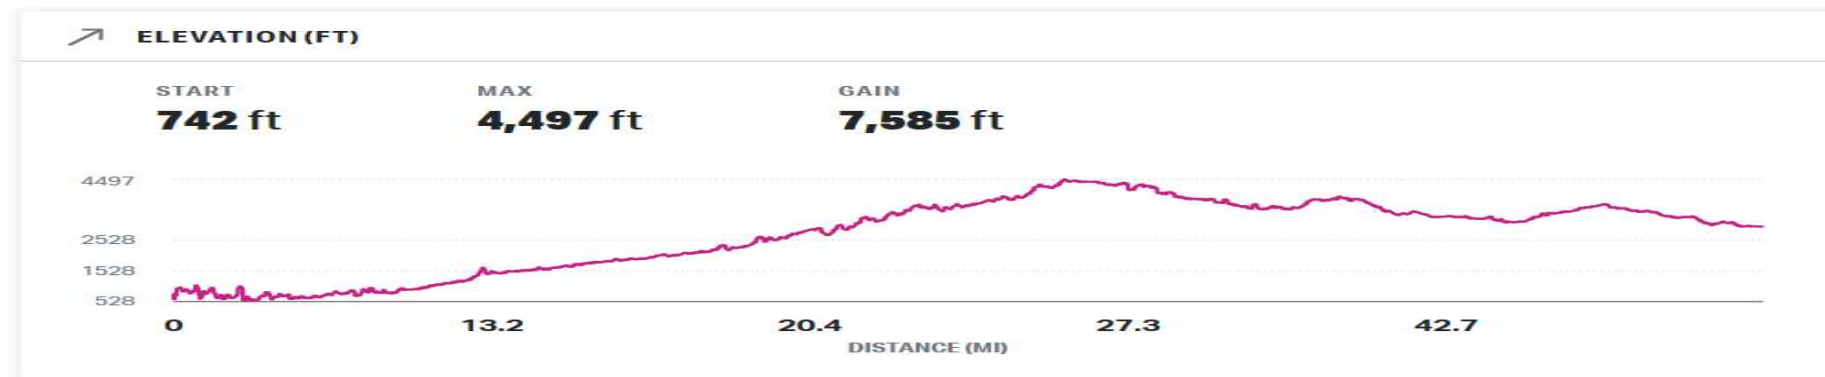

Spain End to End Elevation
(Note different scales for each day)

DAY 1. 79 miles; 3248m; CQ 25.6

DAY 2. 65 miles; 1980m; CQ 18.9

DAY 3. 68 miles; 869m; CQ 7.9

DAY 4. 80 miles; 1071m; CQ 8.4

DAY 5. 64 miles; 899m; CQ 8.7

DAY 6. 69 miles; 1873m; CQ 16.9

DAY 7. 89 miles; 2311; CQ 16.2

DAY 8. 79 miles; 1972m; CQ 15.5

DAY 9. 62 miles; 518m; CQ 5.2

DAY 10. 68 miles; 1319m; CQ 12

DAY 11. 74 miles; 1222m; CQ 10.3

DAY 12. 78 miles; 474m; CQ 3.8

DAY 13. 52 miles; 679m; CQ 8.1