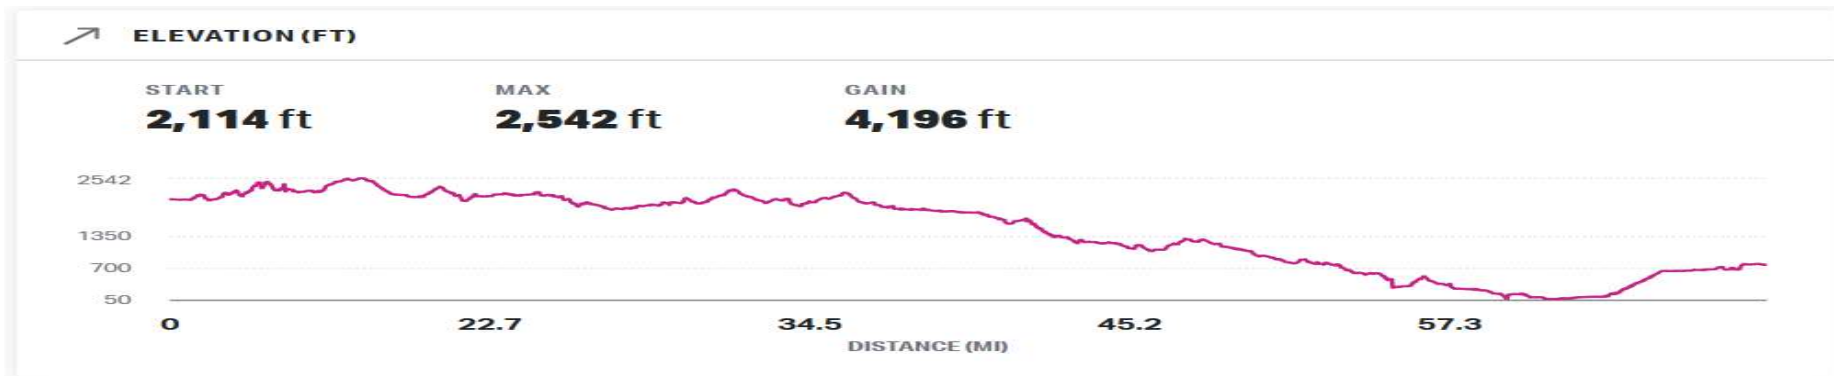

Spain End to End Elevation
(Note different scales for each day)

DAY 1. 79 miles; 3248m; CQ 25.6

DAY 2. 65 miles; 1980m; CQ 18.9

DAY 3. 68 miles; 869m; CQ 7.9

DAY 4. 80 miles; 1071m; CQ 8.4

DAY 5. 64 miles; 899m; CQ 8.7

DAY 6. 69 miles; 1873m; CQ 16.9

DAY 7. 89 miles; 2311; CQ 16.2

DAY 8. 79 miles; 1972m; CQ 15.5

DAY 9. 62 miles; 518m; CQ 5.2

DAY 10. 68 miles; 1319m; CQ 12

DAY 11. 74 miles; 1222m; CQ 10.3

DAY 12. 78 miles; 474m; CQ 3.8

DAY 13. 52 miles; 679m; CQ 8.1