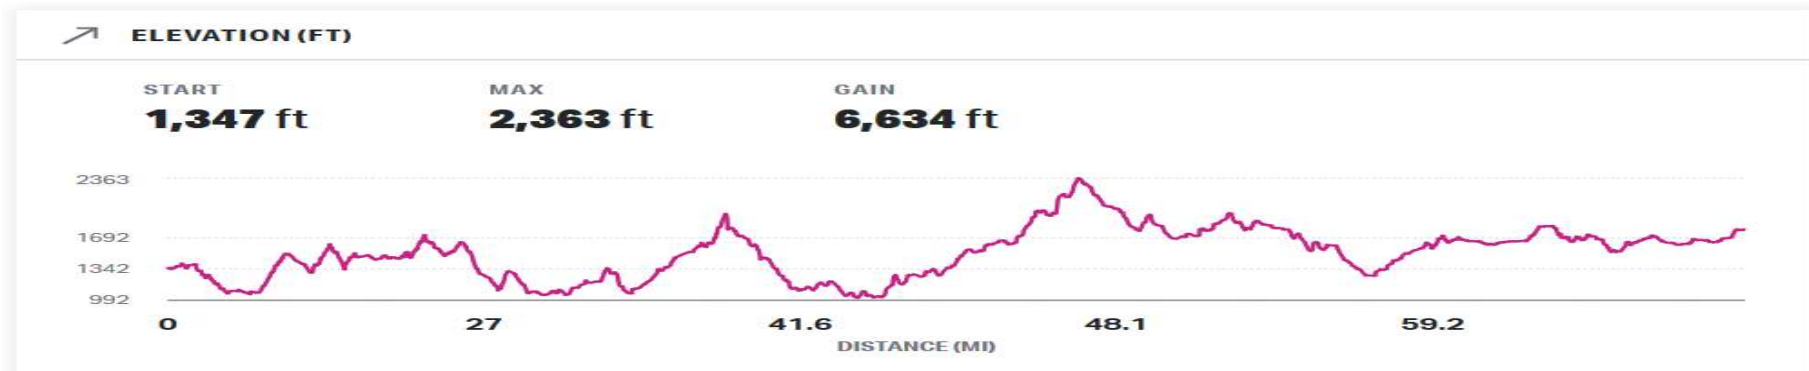

Spain End to End Elevation
(Note different scales for each day)

DAY 1. 79 miles; 3248m; CQ 25.6

DAY 2. 65 miles; 1980m; CQ 18.9

DAY 3. 68 miles; 869m; CQ 7.9

DAY 4. 80 miles; 1071m; CQ 8.4

DAY 5. 64 miles; 899m; CQ 8.7

DAY 6. 69 miles; 1873m; CQ 16.9

DAY 7. 89 miles; 2311; CQ 16.2

DAY 8. 79 miles; 1972m; CQ 15.5

DAY 9. 62 miles; 518m; CQ 5.2

DAY 10. 68 miles; 1319m; CQ 12

DAY 11. 74 miles; 1222m; CQ 10.3

DAY 12. 78 miles; 474m; CQ 3.8

DAY 13. 52 miles; 679m; CQ 8.1